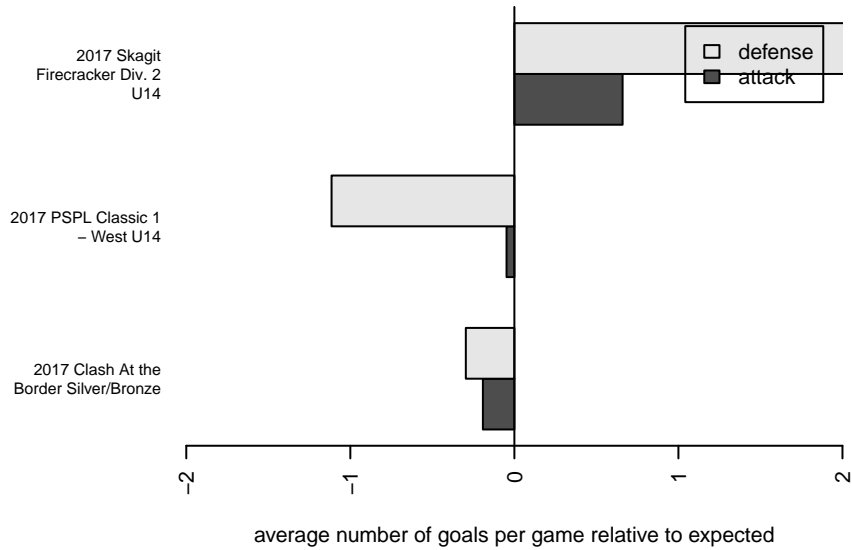

# Monroe Cobras FC B04

Monroe, WA  
 B04 total strength=931  
 attack=3.28 defense=0.76  
 fall league = PSPL Classic 1 – West U14

alt names used:  
 Cobras FC  
 Monroe fc  
 MONROE COBRAS FC

Venues played:  
 2016 WA Cup U13 Silver U13  
 2017 Skagit Firecracker Div. 2 U14  
 2017 Clash At the Border Silver/Bronze  
 2017 PSPL Classic 1 – West U14

**attack and defense variance (black dot)  
relative to other teams  
and top 10 in region**

**attack and defense rating  
relative to others at age  
and all opponents in last 13 months**

**Performance relative to 13 month average**