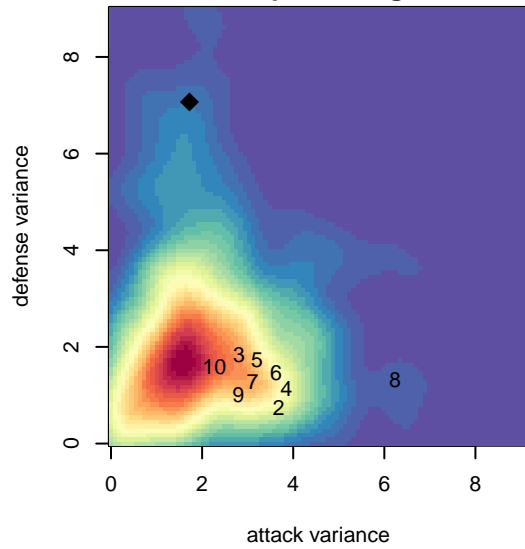

# Monroe Cobras FC B04

Monroe, WA  
 B04 total strength=931  
 attack=3.28 defense=0.76  
 fall league = PSPL Classic 1 – West U14

alt names used:  
 Cobras FC  
 Monroe fc  
 MONROE COBRAS FC

Venues played:  
 2016 WA Cup U13 Silver U13  
 2017 Skagit Firecracker Div. 2 U14  
 2017 Clash At the Border Silver/Bronze  
 2017 PSPL Classic 1 – West U14

**attack and defense variance (black dot)  
relative to other teams  
and top 10 in region**

**attack and defense rating  
relative to others at age  
and all opponents in last 13 months**

**Performance relative to 13 month average**