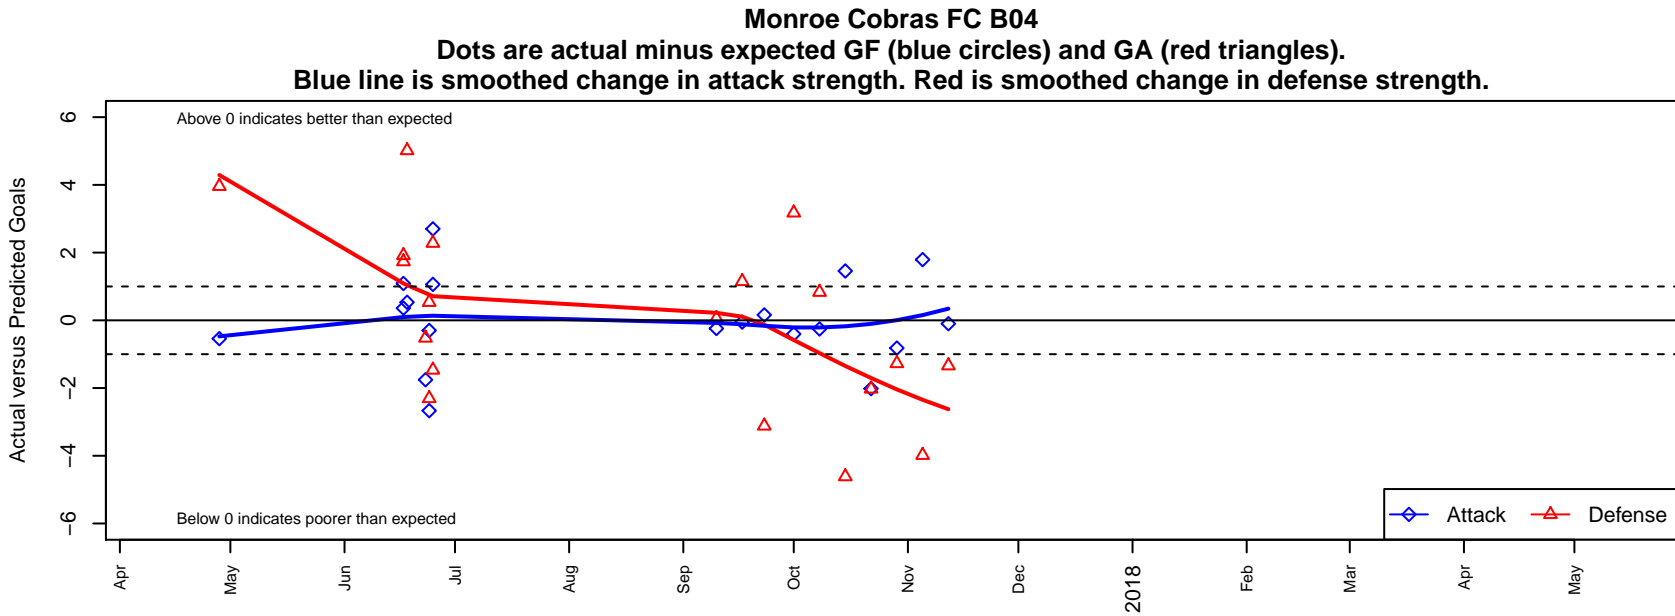

# Monroe Cobras FC B04

Monroe, WA  
 B04 total strength=931  
 attack=3.28 defense=0.76  
 fall league = PSPL Classic 1 – West U14

alt names used:  
 Cobras FC  
 Monroe fc  
 MONROE COBRAS FC

Venues played:  
 2016 WA Cup U13 Silver U13  
 2017 Skagit Firecracker Div. 2 U14  
 2017 Clash At the Border Silver/Bronze  
 2017 PSPL Classic 1 – West U14

**attack and defense variance (black dot)  
relative to other teams  
and top 10 in region**

**attack and defense rating  
relative to others at age  
and all opponents in last 13 months**

**Performance relative to 13 month average**