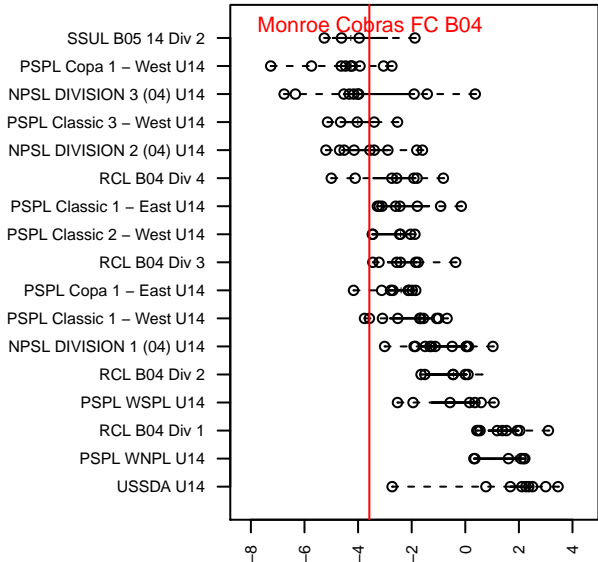

# Monroe Cobras FC B04

Monroe, WA  
 B04 total strength=931  
 attack=3.28 defense=0.76  
 fall league = PSPL Classic 1 – West U14

alt names used:  
 Cobras FC  
 Monroe fc  
 MONROE COBRAS FC

Venues played:  
 2016 WA Cup U13 Silver U13  
 2017 Skagit Firecracker Div. 2 U14  
 2017 Clash At the Border Silver/Bronze  
 2017 PSPL Classic 1 – West U14

**attack and defense variance (black dot)  
relative to other teams  
and top 10 in region**

**attack and defense rating  
relative to others at age  
and all opponents in last 13 months**

**Performance relative to 13 month average**